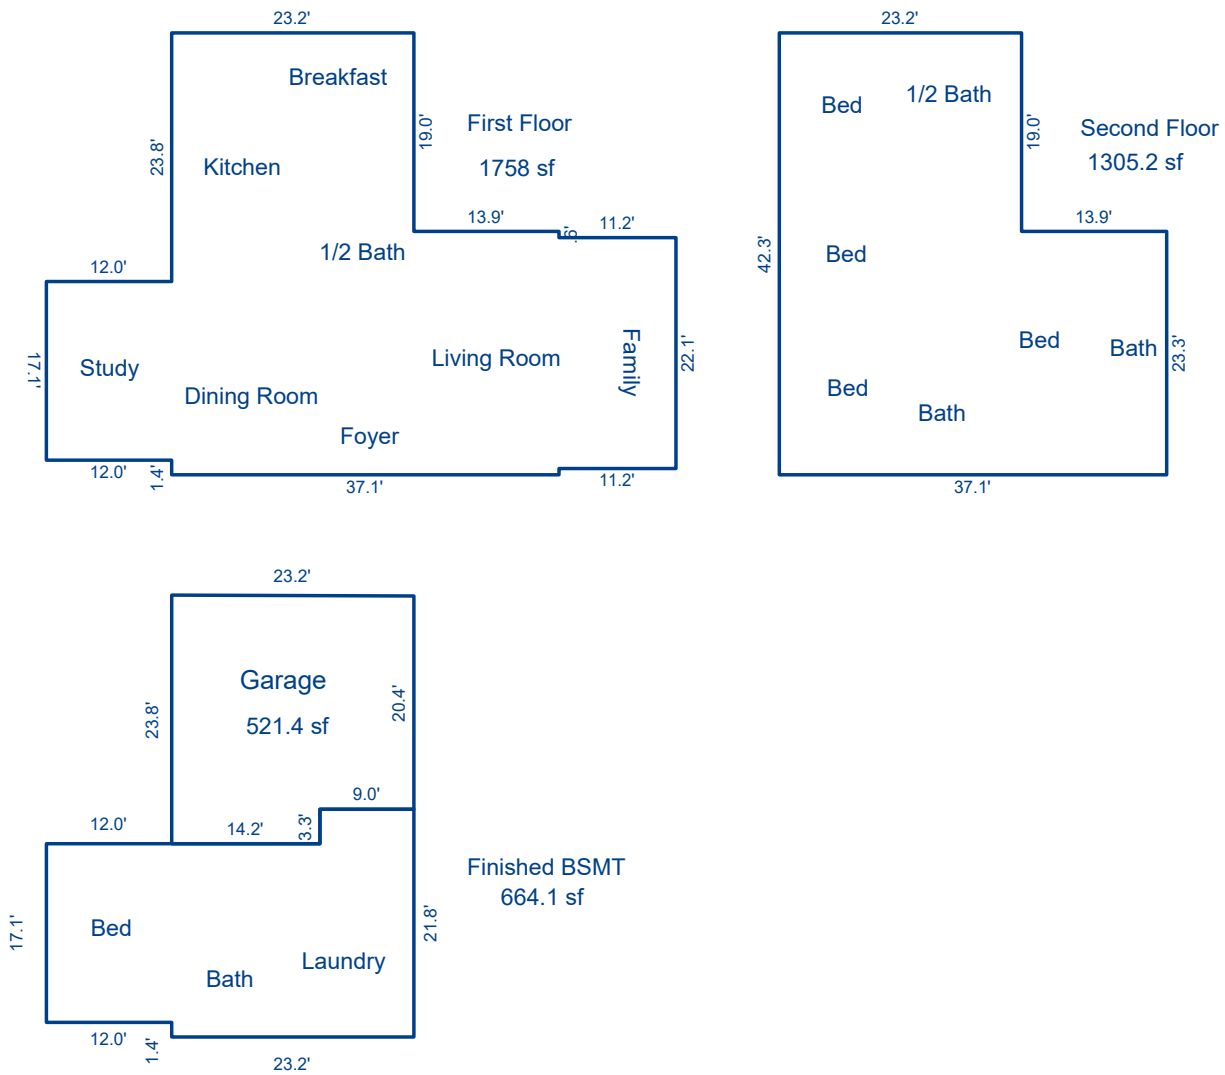

Building Sketch

Borrower	N/A				
Property Address	3804 Kenilworth Dr				
City	Knoxville	County	Knox	State	TN
Lender/Client				Zip Code	37919

Sketch by Apex Sketch

AREA CALCULATIONS SUMMARY						AREA CALCULATIONS BREAKDOWN				
Code	Description	Factor	Net Size	Perimeter	Net Totals	Name	Base x	Height x	Width =	Area
GLA1	First Floor	1.0	1758.0	205.2	1758.0	First Floor	22.1 x	11.2 x	=	247.5
GLA2	Second Floor	1.0	1305.2	158.8	1305.2		42.3 x	23.2 x	=	981.4
BSMT	Unfinished BSMT	1.0	521.4	93.9			23.3 x	13.9 x	=	323.9
	Finished BSMT	1.0	664.1	114.0	1185.5		17.1 x	12.0 x	=	205.2
						Second Floor	37.1 x	23.3 x	=	864.4
							23.2 x	19.0 x	=	440.8
	Net LIVABLE	cnt	2 (rounded)		3,063	6 total items			(rounded)	3,063