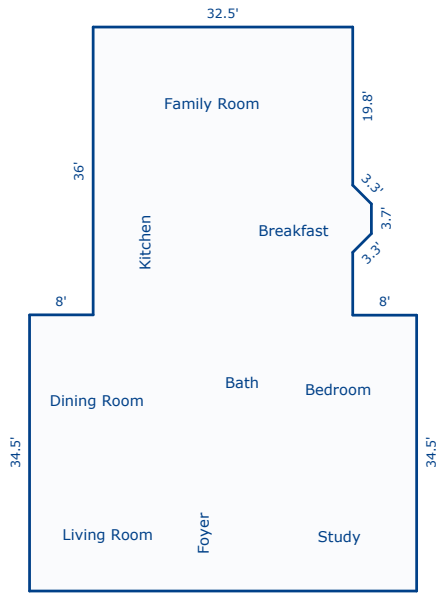

The above measurements are completed according to appraisal industry standards.

Interior Room Measurements**1st Floor**

Study **16.6 x 16**
Living Room **16.5 x 15.5**
Dining Room **17 x 16**
Bath **9.5 x 6**
Bedroom **16 x 12**
Kitchen **13.5 x 11.5 x irregular**
Breakfast **16 x 12**
Family Room **28 x 16.5**

2nd Floor

Master Bedroom **16.5 x 15.5 x irregular**
Master Bathroom **16.5 x 11 x irregular**
Laundry **11 x 6**
Bedroom **18 x 17 x irregular**
Bedroom **17 x 12.5 x irregular**
Bathroom **9 x 6 x irregular**

Basement

Rec Room/Wet Bar **30 x 29**
1/2 Bath **9.5 x 6**
Wine Cellar **9 x 8**

The room measurements are interior wall to interior wall and rounded to the nearest 0.5 foot.

Building Sketch (Page - 1)

Borrower	Jenny McGlothlin				
Property Address	5328 Hickory Hollow Rd				
City	Knoxville	County	Knox	State	TN
Lender/Client	Jenny McGlothlin				
				Zip Code	37919

1st Level

Basement

Sketch by Apex Sketch v5 Standard™

Comments:

AREA CALCULATIONS SUMMARY			
Code	Description	Net Size	Net Totals
GLA1	First Floor	2857.38	2857.38
BSMT	Finished Basement	1170.00	
	Unfinished Basement	1601.25	
	Wine Cellar	72.00	2843.25
Net LIVABLE Area		(rounded)	2857