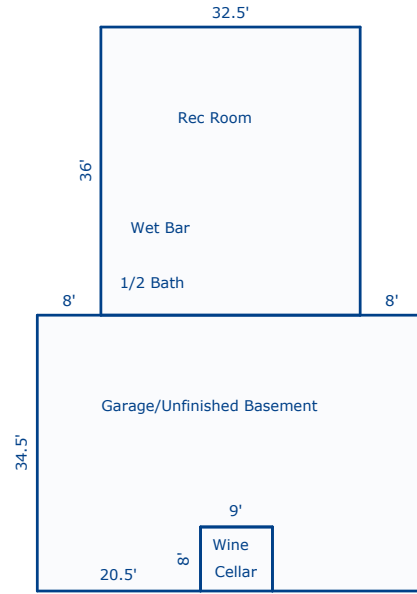

2nd Floor

Master Bedroom **16.5 x 15.5 x irregular**
Master Bathroom **16.5 x 11 x irregular**
Laundry **11 x 6**
Bedroom **18 x 17 x irregular**
Bedroom **17 x 12.5 x irregular**
Bathroom **9 x 6 x irregular**

Basement

Rec Room/Wet Bar **30 x 29**
1/2 Bath **9.5 x 6**
Wine Cellar **9 x 8**

The room measurements are interior wall to interior wall and rounded to the nearest 0.5 foot.

Building Sketch (Page - 1)

Borrower	Jenny McGlothlin				
Property Address	5328 Hickory Hollow Rd				
City	Knoxville	County	Knox	State	TN
Lender/Client	Jenny McGlothlin				
				Zip Code	37919

1st Level

Basement

Sketch by Apex Sketch v5 Standard™

Comments:

AREA CALCULATIONS SUMMARY			
Code	Description	Net Size	Net Totals
GLA1	First Floor	2857.38	2857.38
BSMT	Finished Basement	1170.00	
	Unfinished Basement	1601.25	
	Wine Cellar	72.00	2843.25
Net LIVABLE Area		(rounded)	2857

LIVING AREA BREAKDOWN			
Breakdown			Subtotals
First Floor			
32.5	x	10.2	330.20
48.5	x	34.5	1673.25
22.1	x	32.5	719.55
3.7	x	34.8	128.91
0.5	x	2.3	2.74
0.5	x	2.3	2.74
6 Items			(rounded) 2857