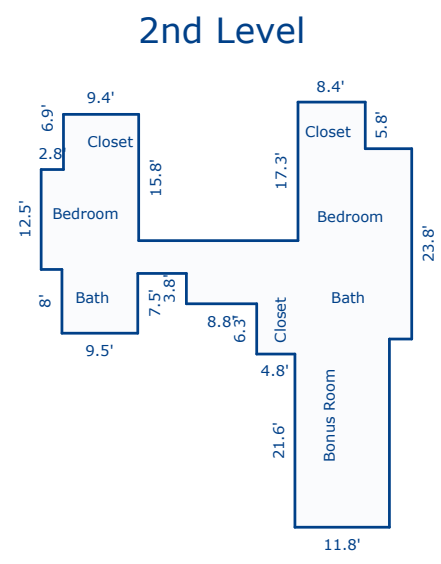

Building Sketch

Borrower	N/A						
Property Address	12506 Somersworth Dr						
City	Knoxville	County	Knox	State	TN	Zip Code	37934
Lender/Client	Janet Hensley						

Sketch by Apex Sketch v6 Standard™

Comments:

AREA CALCULATIONS SUMMARY			
Code	Description	Net Size	Net Totals
GLA1	First Floor	2122.81	2122.81
GLA2	Second Floor	1124.59	1124.59
GAR	Garage	661.20	661.20
Net LIVABLE Area		(rounded)	3247

LIVING AREA BREAKDOWN			
Breakdown			Subtotals
First Floor			
30.2	x	44.9	1355.98
20.6	x	15.8	325.48
15.6	x	13.7	213.72
10.3	x	22.1	227.63
Second Floor			
11.8	x	21.6	254.88
16.6	x	1.9	31.54
28.2	x	3.8	107.16
4.4	x	19.4	85.36
43.8	x	0.5	21.90
7.5	x	9.5	71.25
46.4	x	3.6	167.04
6.9	x	9.4	64.86
8.9	x	12.2	108.58
11.5	x	14.2	163.30
5.8	x	8.4	48.72
15 Items		(rounded)	3247