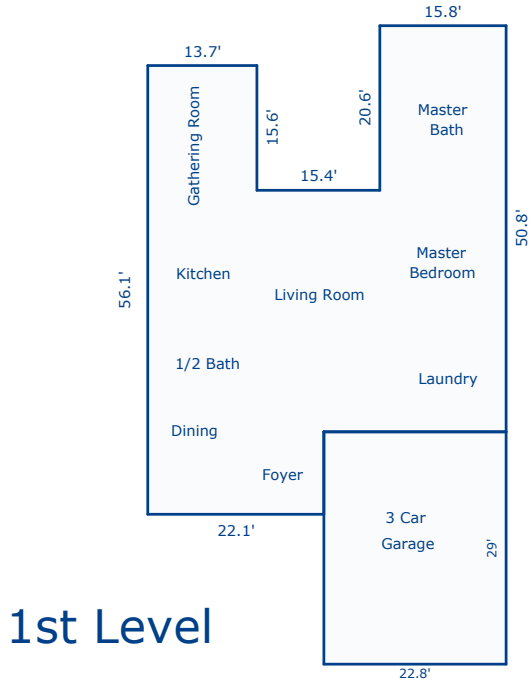

Building Sketch

Borrower	N/A						
Property Address	12506 Somersworth Dr						
City	Knoxville	County	Knox	State	TN	Zip Code	37934
Lender/Client	Janet Hensley						

Sketch by Apex Sketch v6 Standard™

Comments:

AREA CALCULATIONS SUMMARY			
Code	Description	Net Size	Net Totals
GLA1	First Floor	2122.81	2122.81
GLA2	Second Floor	1124.59	1124.59
GAR	Garage	661.20	661.20
Net LIVABLE Area		(rounded)	3247

LIVING AREA BREAKDOWN			
Breakdown			Subtotals
First Floor			
30.2	x	44.9	1355.98
20.6	x	15.8	325.48
15.6	x	13.7	213.72
10.3	x	22.1	227.63
Second Floor			
11.8	x	21.6	254.88
16.6	x	1.9	31.54
28.2	x	3.8	107.16
4.4	x	19.4	85.36
43.8	x	0.5	21.90
7.5	x	9.5	71.25
46.4	x	3.6	167.04
6.9	x	9.4	64.86
8.9	x	12.2	108.58
11.5	x	14.2	163.30
5.8	x	8.4	48.72
15 Items		(rounded)	3247