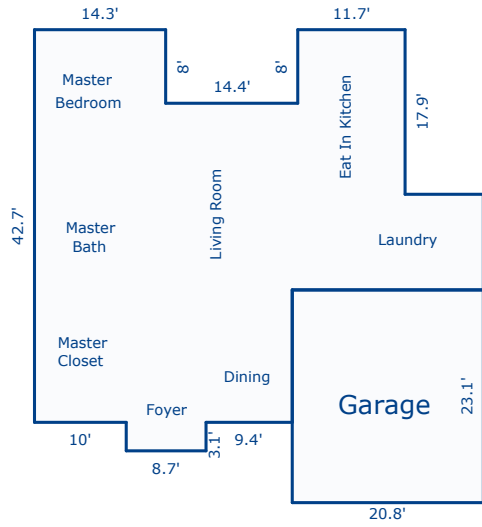

Building Sketch

Borrower	N/A				
Property Address	11366 Shady Slope Way				
City	Knoxville	County	Knox	State	TN
Lender/Client	Scott Groth				
				Zip Code	37932

Sketch by Apex Sketch v5 Standard™

Comments:

AREA CALCULATIONS SUMMARY			
Code	Description	Net Size	Net Totals
GLA1	First Floor	1548.13	1548.13
GLA2	Second Floor	982.98	982.98
GAR	Garage	480.48	480.48
Net LIVABLE Area		(rounded)	2531

LIVING AREA BREAKDOWN		
Breakdown		Subtotals
First Floor		
28.1 x	14.4	404.64
3.1 x	8.7	26.97
8.0 x	14.3	114.40
8.0 x	11.7	93.60
9.9 x	40.4	399.96
10.4 x	48.9	508.56
Second Floor		
17.9 x	11.7	209.43
35.0 x	3.6	126.00
5.6 x	16.4	91.84
14.5 x	3.7	53.65
1.5 x	27.3	40.95
4.5 x	11.0	49.50
14.3 x	13.2	188.76
4.5 x	27.3	122.85
4.0 x	25.0	100.00
15 Items	(rounded)	2531