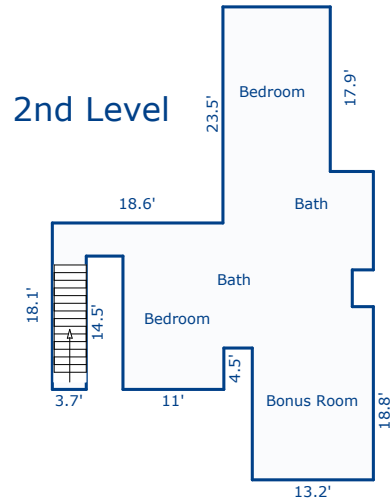

Building Sketch

Borrower	N/A				
Property Address	11366 Shady Slope Way				
City	Knoxville	County	Knox	State	TN
Lender/Client	Scott Groth				
				Zip Code	37932

Sketch by Apex Sketch v5 Standard™

Comments:

AREA CALCULATIONS SUMMARY			
Code	Description	Net Size	Net Totals
GLA1	First Floor	1548.13	1548.13
GLA2	Second Floor	982.98	982.98
GAR	Garage	480.48	480.48
Net LIVABLE Area		(rounded)	2531

LIVING AREA BREAKDOWN		
Breakdown		Subtotals
First Floor		
28.1 x	14.4	404.64
3.1 x	8.7	26.97
8.0 x	14.3	114.40
8.0 x	11.7	93.60
9.9 x	40.4	399.96
10.4 x	48.9	508.56
Second Floor		
17.9 x	11.7	209.43
35.0 x	3.6	126.00
5.6 x	16.4	91.84
14.5 x	3.7	53.65
1.5 x	27.3	40.95
4.5 x	11.0	49.50
14.3 x	13.2	188.76
4.5 x	27.3	122.85
4.0 x	25.0	100.00
15 Items	(rounded)	2531