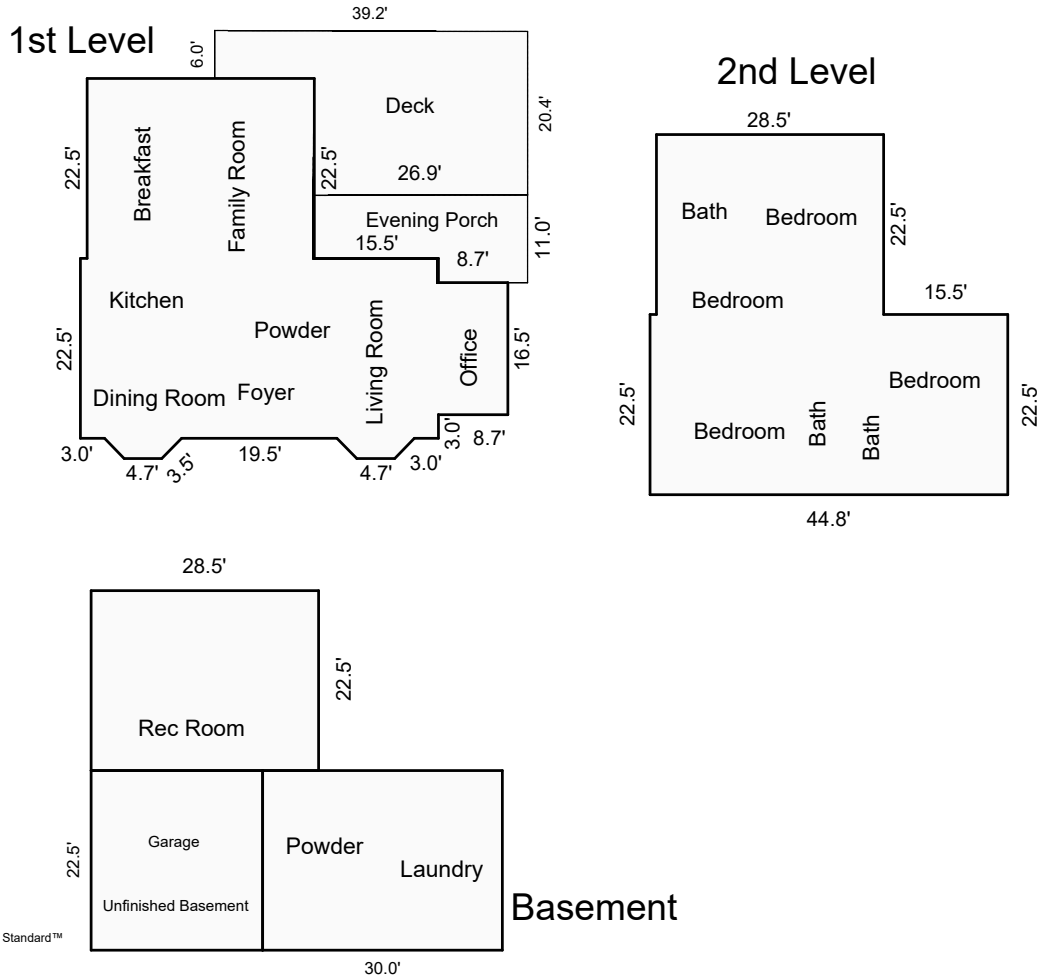

Building Sketch

Borrower	n/a		
Property Address	4077 Alta Vista Way		
City	Knoxville	County Knox	State TN Zip Code 37919
Lender/Client	Robin Shell		

Sketch by Apex Sketch v5 Standard™

Comments:

AREA CALCULATIONS SUMMARY			
Code	Description	Net Size	Net Totals
GLA1	First Floor	1828.86	1828.86
GLA2	Second Floor	1649.47	1649.47
BSMT	Finished	641.25	
	Unfinished Basement	483.75	
	Finished Basement	675.00	1800.00
P/P	Porch	249.75	
	Deck	622.71	872.45
Net LIVABLE Area		(rounded)	3478

LIVING AREA BREAKDOWN			
Breakdown			Subtotals
First Floor			
	44.8 x	3.0	134.46
0.5 x	2.5 x	2.5	3.08
0.5 x	2.5 x	2.5	3.08
	53.5 x	16.5	883.08
	4.7 x	2.5	11.66
	4.7 x	2.5	11.66
	3.0 x	44.8	134.46
0.5 x	2.5 x	2.5	3.08
0.5 x	2.5 x	2.5	3.08
	22.5 x	28.5	641.25
Second Floor			
0.5 x	22.5 x	0.0	0.23
	22.5 x	28.5	641.25
	44.8 x	22.5	1008.00
13 Items			3478